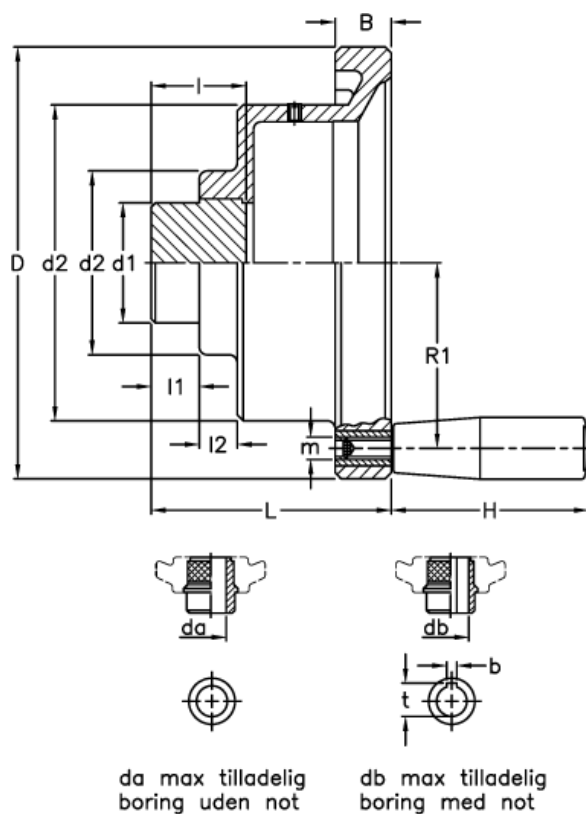

Article number: 2307031011

Description: E+G Solid handwheel
VDC.180-GXX5+I

Measures

b = 8	H = 80
B = 19	l = 34
D = 180	L = 78
d1 = 36	l1 = 14
d2 = 56	l2 = 12.0
d3 = 127	m = M10
da = 31	R1 = 77.5
db = 25	t = 28.3